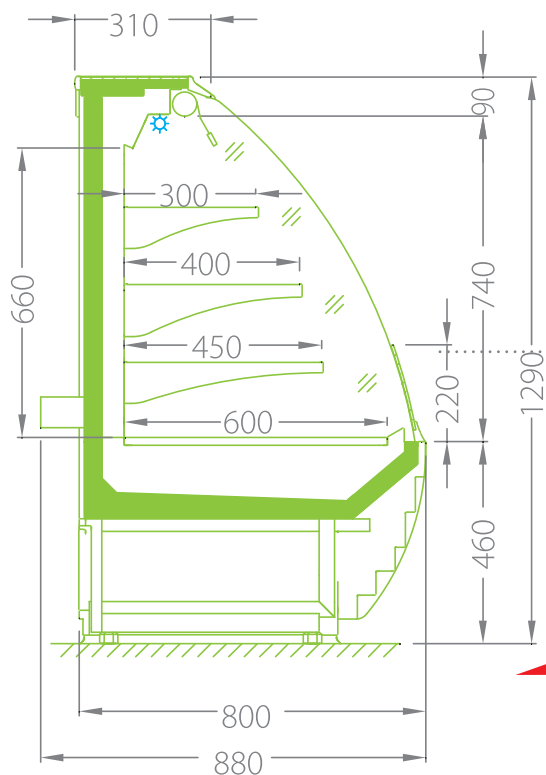

## Elegant RDE-[module]-02

LOW  
EMISSION  
GLASS

LEDit  
AS  
STANDARD

SELF SERVICE

MAINTENANCE FREE  
CONDENSER AVAILABLE  
GOOD PRODUCT VISIBILITY

modules 0.6 0.9 1.2 1.4 1.875

M1

M2